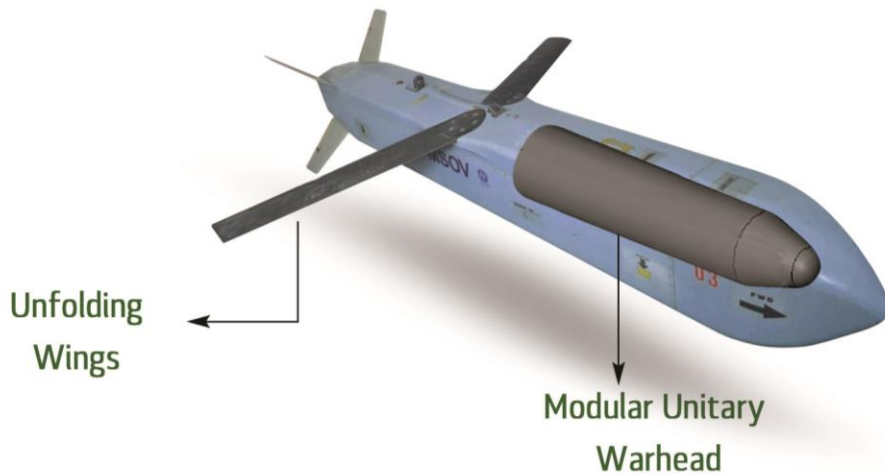

Max Weight..... 1050 Kg
Warhead Weight (HE)..... 675 Kg
Length..... 4.00 m
Range ..... 90 km