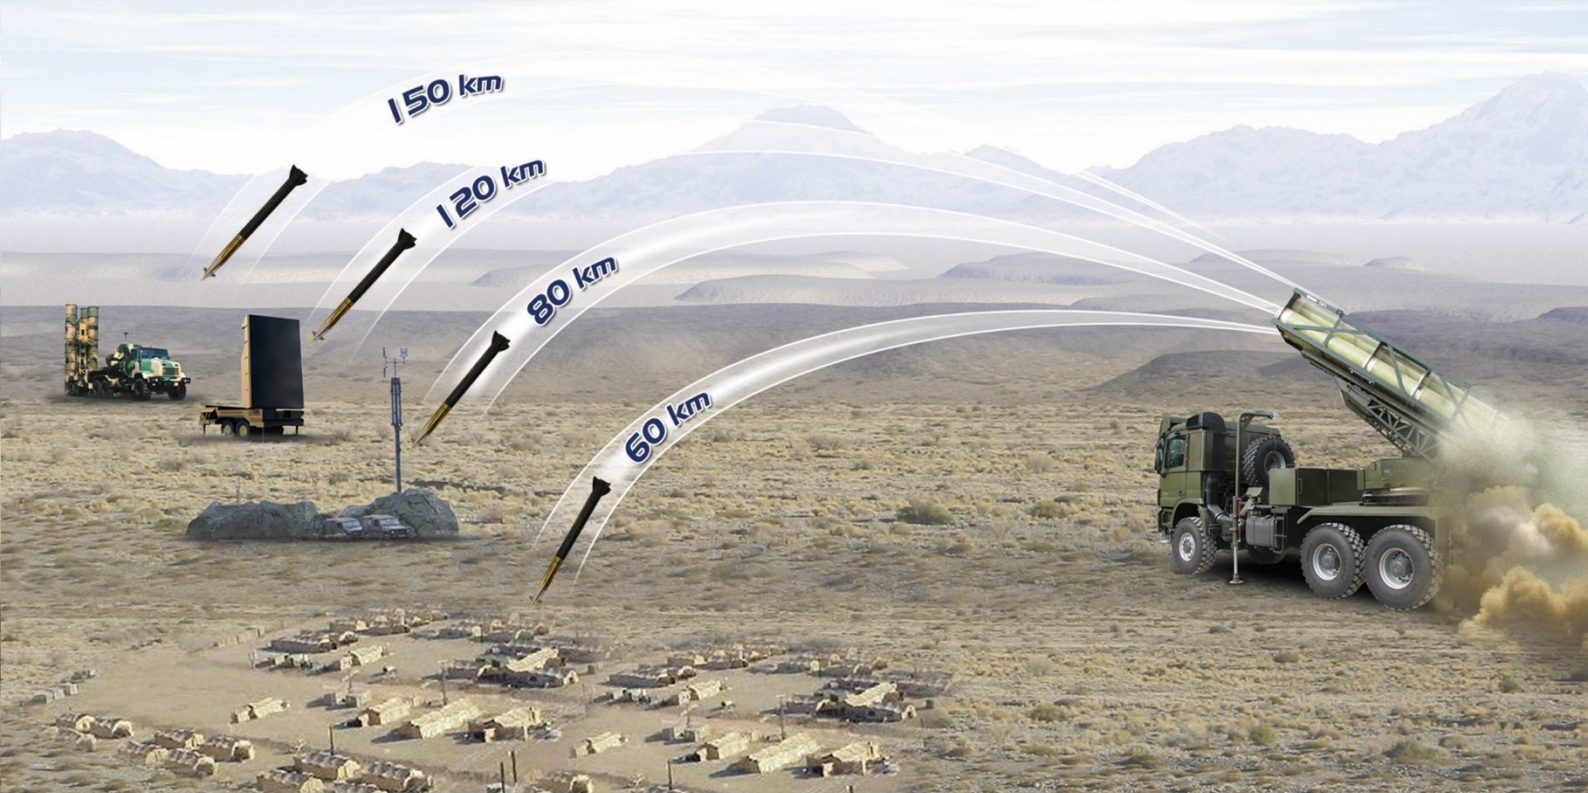

EXTRA

Advanced Long Range Fire Power System

EXTRA is a precise, cost-effective, tactical-range artillery missile

- Long range: Allows ground forces commander to influence the battlefield at 30-150 km range
- High accuracy: <10m C.E.P
- Depth capability: Strike high-payoff targets at all depths of the tactical battlefield (command & communication centers, logistic installation, transportation infrastructure)
- Flexibility: Ability to easily transfer firepower between sectors

Basic Characteristics:

| | |
|-----------------------|-----------------|
| Range..... | 150 km |
| Accuracy..... | < 10 meters CEP |
| Payload weight..... | 120 kg |
| Payload capacity..... | Unitary |
| Navigation..... | GPS/INS |
| Diameter..... | 306mm |
| Steering..... | canards |